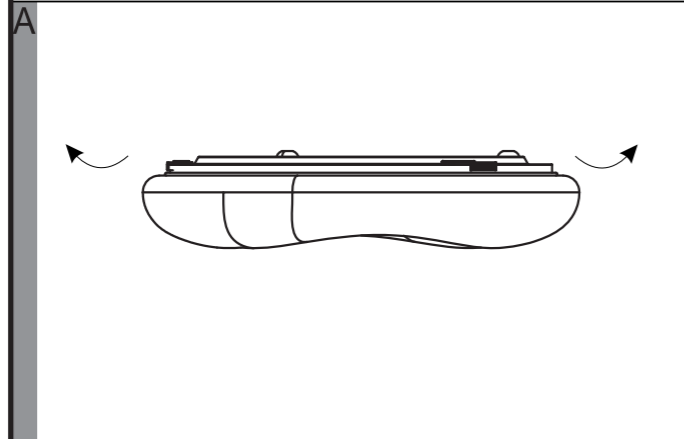

EGLO

www.eglo.com Art.-Nr.: 99341

K

6500-3000	5% 100%
3000-6500	100% 5%
MAX 50%	3000K • 5%
MAX 50%	off after 30min