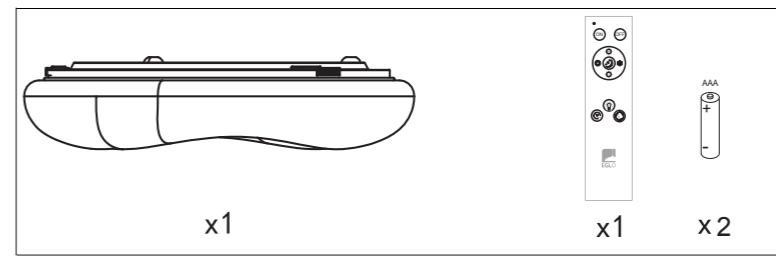

EGLO

www.eglo.com Art.-Nr.: 99341

K

6500-3000	5% 100%
3000-6500	100% 5%
MAX 50%	3000K • 5%
MAX 50%	off after 30min