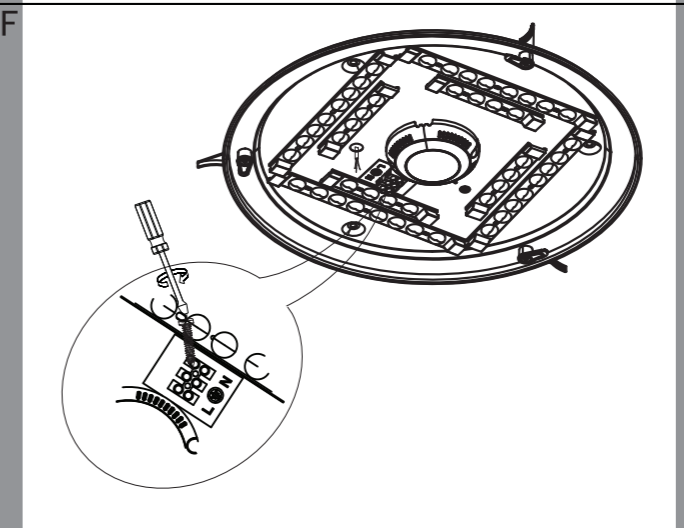

EGLO

www.eglo.com Art.-Nr.: 99341

K

6500-3000	5% 100%
3000-6500	100% 5%
MAX 50%	3000K • 5%
MAX 50%	off after 30min