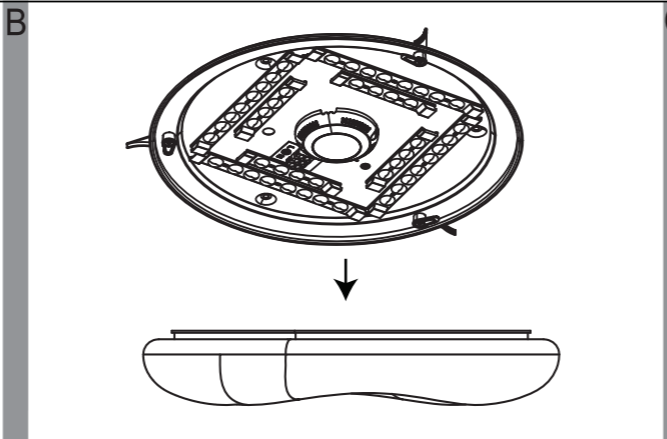

EGLO

www.eglo.com Art.-Nr.: 99341

K

6500-3000	5% 100%
3000-6500	100% 5%
MAX 50%	3000K • 5%
MAX 50%	off after 30min