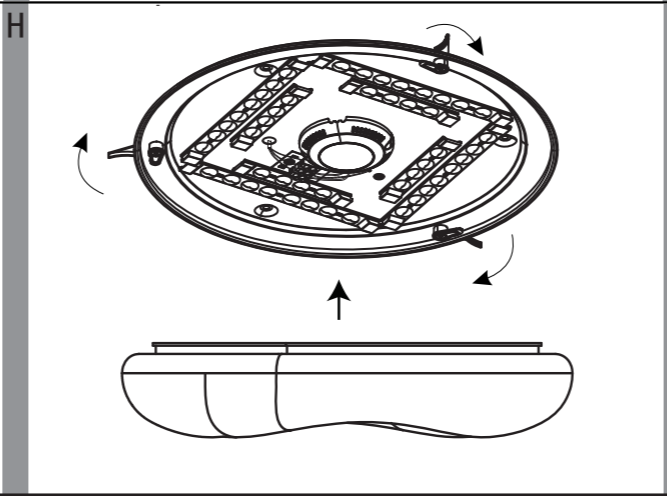

EGLO

www.eglo.com Art.-Nr.: 99341

K

6500-3000	5% 100%
3000-6500	100% 5%
MAX 50%	3000K • 5%
MAX 50%	off after 30min