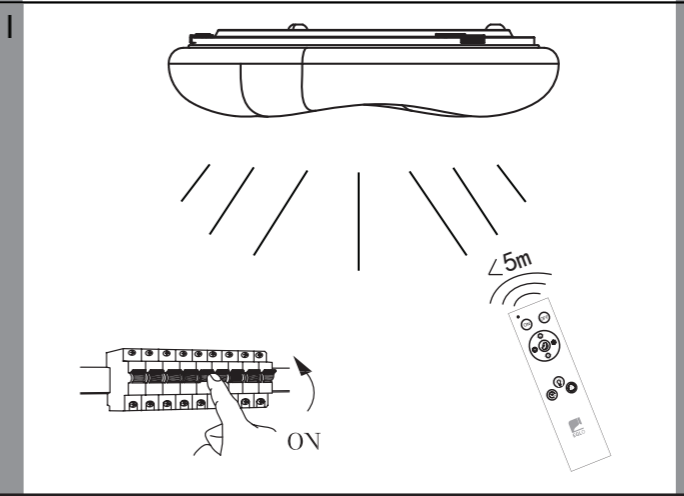

EGLO

www.eglo.com Art.-Nr.: 99341

K

6500-3000	5% 100%
3000-6500	100% 5%
MAX 50%	3000K • 5%
MAX 50%	off after 30min