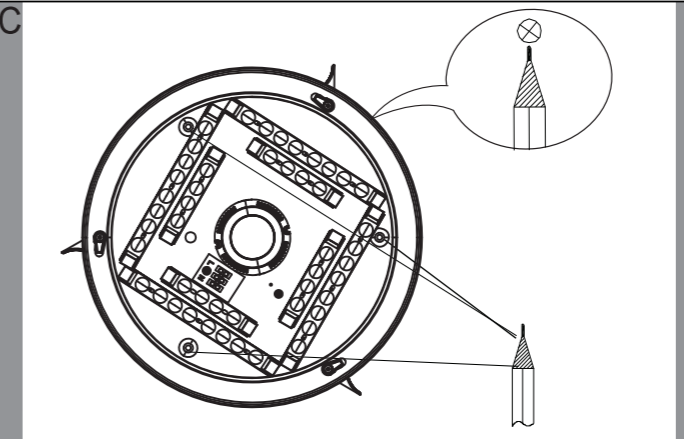

EGLO

www.eglo.com Art.-Nr.: 99341

K

6500-3000	5% 100%
3000-6500	100% 5%
MAX 50%	3000K • 5%
MAX 50%	off after 30min