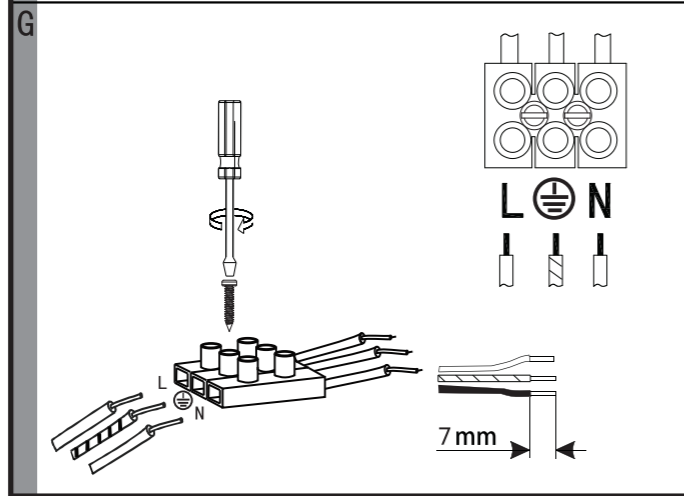

EGLO

www.eglo.com Art.-Nr.: 99341

K

6500-3000	5% 100%
3000-6500	100% 5%
MAX 50%	3000K • 5%
MAX 50%	off after 30min