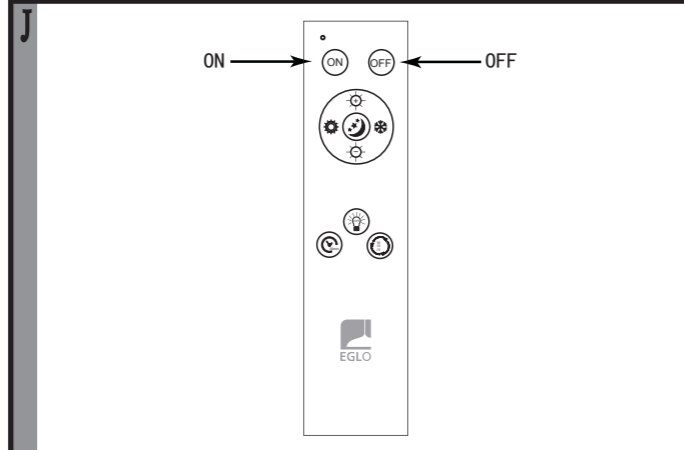

EGLO

www.eglo.com Art.-Nr.: 99341

K

6500-3000	5% 100%
3000-6500	100% 5%
MAX 50%	3000K • 5%
MAX 50%	off after 30min