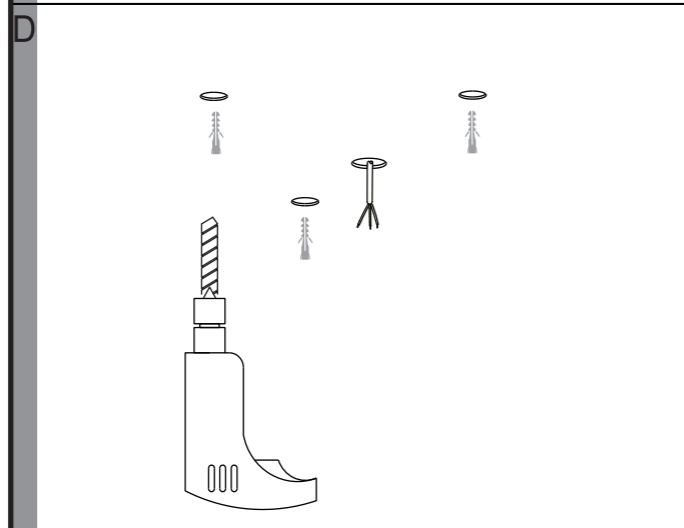

EGLO

www.eglo.com Art.-Nr.: 99341

K

6500-3000	5% 100%
3000-6500	100% 5%
MAX 50%	3000K • 5%
MAX 50%	off after 30min